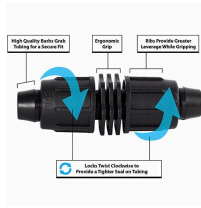

R&R Products Inc

3334 E Milber St Tucson, 85714
800-528-3446

<https://www.rrproducts.com/>