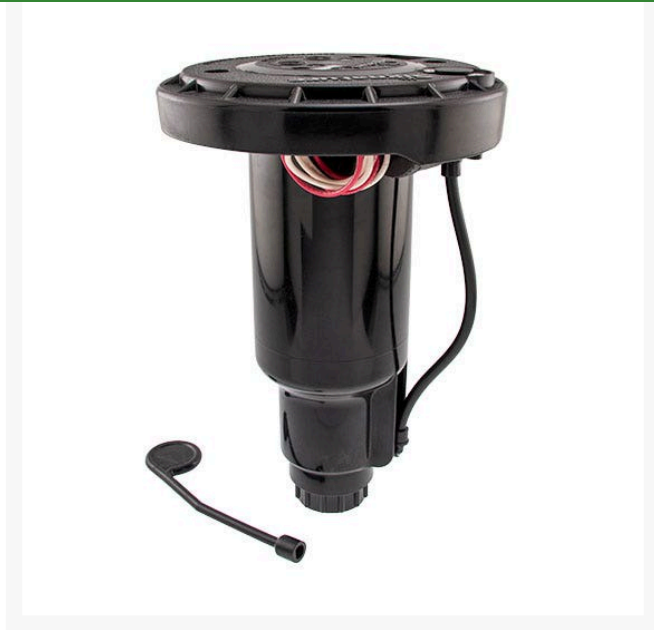

# D50 1in Full Circle Rotor - Electric Vih

## Acme

RGWD50E2570A

### Details

A full 4-inch pop-up clears tall turfgrass for even coverage. Stainless-steel riser resists damage and vandalism. Special design eliminates blow-by and reduces pressure loss to improve system performance. Dual-direction flushing protects internals from debris and ensures positive pop-up/down. Radius can be adjusted up to 25 percent for best coverage. Quick lock design allows internals to be serviced from the rotor's top. Range: 53'-74'.

- A full 4-inch pop-up clears tall turfgrass for even coverage.
- Rolled-over flange keeps turfgrass clear of riser and nozzle.
- Stainless-steel riser resists damage and vandalism.
- Tough, commercial-grade plastic case stands up to punishment.
- Special design eliminates blow-by and reduces pressure loss to improve system performance.
- Dual-direction flushing protects internals from debris and ensures positive pop-up/down.
- Uniform coverage with square or triangular spacing.
- Full-circle and adjustable patterns for maximum flexibility.
- Easy arc adjustment in the field without any tools.
- Nozzle kit offers fully interchangeable nozzles and is included with each rotor.
- Unique manual On/Off control for hydraulic rotors.
- Heavy-duty spring assures positive retraction.
- Radius can be adjusted up to 25 percent for best coverage.
- Compact cartridge design allows for quick and easy repair.
- Quick lock design allows internals to be