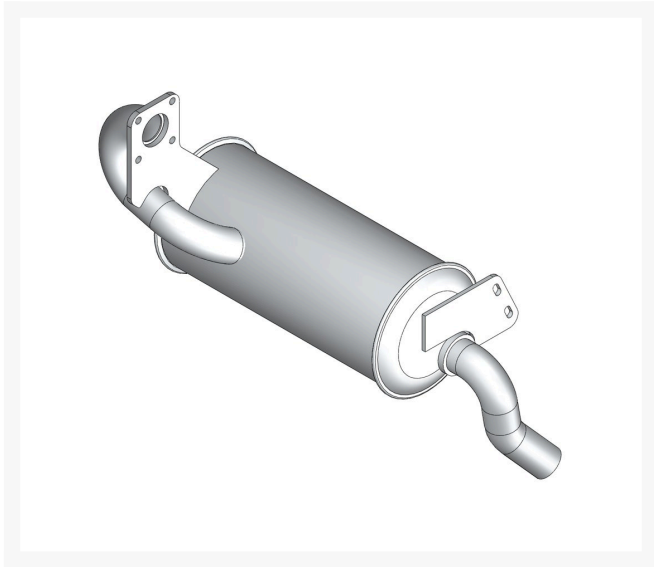

Muffler

R100-4810

Replaces

Toro 100-4810

Specifications

Manufacturer R&R Products

Fits Models

Toro Groundsmaster 3500-D
Toro Groundsmaster 3505-D