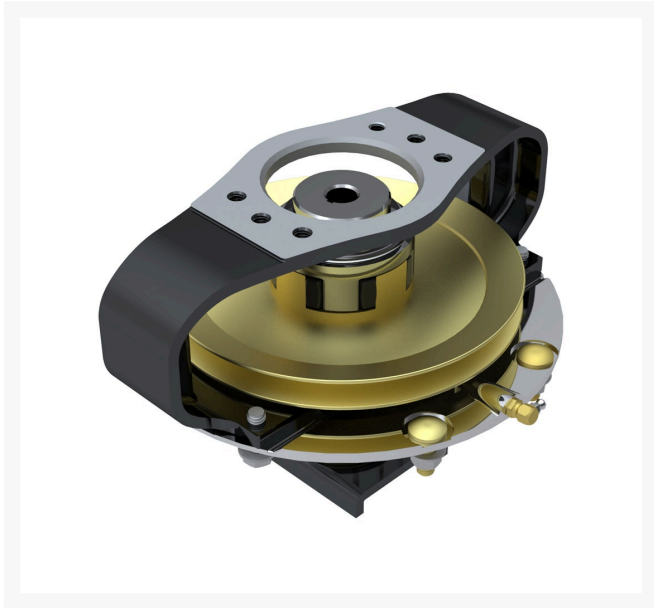

# Driving Spindle Assy

R119-4547

## Replaces

R&R Products	R104-3529
Toro	104-3529, 119-4547, 139-1035

## Fits Models

- Toro Groundsmaster 3400
- Toro Groundsmaster 4000-D
- Toro Groundsmaster 4010-D
- Toro Groundsmaster 4100-D
- Toro Groundsmaster 5900-D
- Toro Groundsmaster 5910-D
- Toro Groundsmaster 4110-D
- Toro LT3340

## Replacement Parts

R104-3544	Mount - Motor Drive
R104-3545	Pulley - Drive
R104-3554	Shaft - Spindle Assy.
R104-8322	Washer - Spindle Shaft Hardened
R106-7159	O-Ring
R119-4546	Spindle Housing Assy
R32127-46	Locknut
R323-6	Bolt - Hex HD 3/8-16 x 1 GR5 YZ
R453011	Washer - Flat 3/8 SAE Y/Zinc
R92-9800	Spacer - Spindle