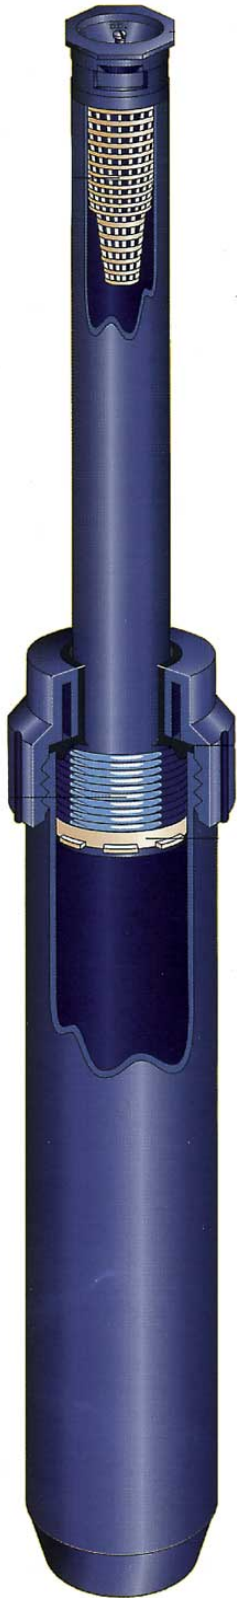

K-Rain Pop-Up Sprinkler - 6

RGK76001

Details

K-Spray pop-ups and nozzles are designed to provide a steady, consistent fall-out of water in 3", 4", 5" and 6" pop-up heights, K-Sprays can be used with K-Rain's 12 interchangeable fixed nozzles or K-Rain's adjustable nozzles. K-Spray pop-ups are ideal for watering small grass areas, ground cover or shrubs. A shrub adapter is available for use with K-Rain nozzles and can be threaded directly on to an above ground riser. K-Spray pop-ups include a stainless steel retraction spring for reliable retraction in all soil conditions. A friction clutch ring allows the pop-up riser to be turned to direct the water flow. K-Spray pop-ups have a 1/2" NPT female thread inlet. Nozzles have male threads. (12.7mm) per hour nozzle trajectory: Standard 260, low angle 120. Available in 12' and 15' models.