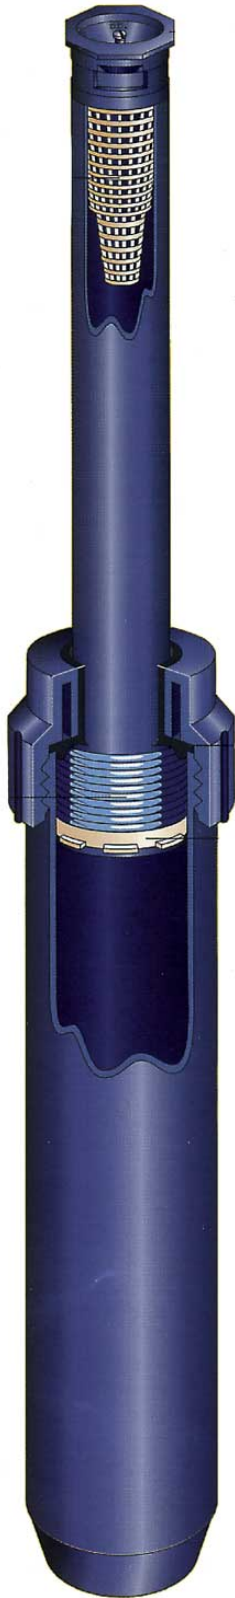

K-Rain Pop-Up Sprinkler - 4

RGK74001

Details

K-Spray pop-ups and nozzles are designed to provide a steady, consistent fall-out of water in 3", 4", 5" and 6" pop-up heights, K-Sprays can be used with K-Rain's 12 interchangeable fixed nozzles or K-Rain's adjustable nozzles. K-Spray pop-ups are ideal for watering small grass areas, ground cover or shrubs. A shrub adapter is available for use with K-Rain nozzles and can be threaded directly on to an above ground riser. K-Spray pop-ups include a stainless steel retraction spring for reliable retraction in all soil conditions. A friction clutch ring allows the pop-up riser to be turned to direct the water flow. K-Spray pop-ups have a 1/2" NPT female thread inlet. Nozzles have male threads. (12.7mm) per hour nozzle trajectory: Standard 260, low angle 120. Available in 12' and 15' models.

Replaces

R&R Products RGSP4A

Specifications

Manufacturer K-Rain

R&R Products Inc

3334 E Milber St Tucson, 85714

800-528-3446

<https://www.rrproducts.com/>