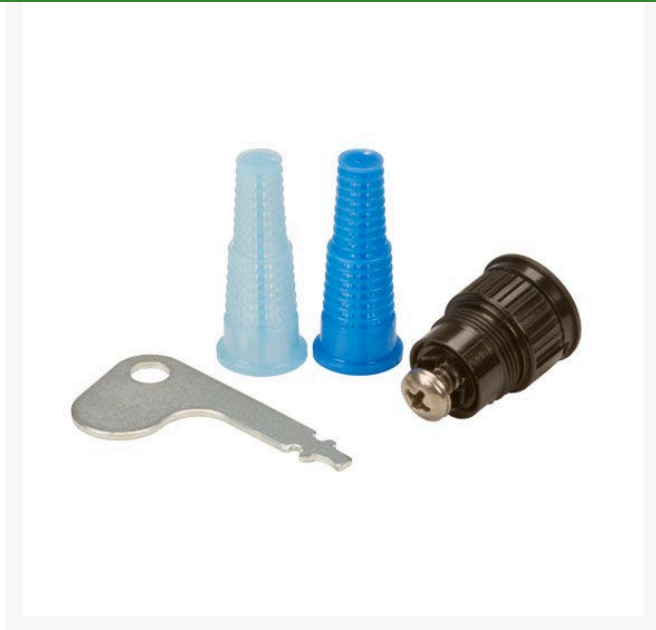

# K-Rain Nozzle - Adjustable

RGK0360

## Details

K-Spray pop-ups and nozzles are designed to provide a steady, consistent fall-out of water in 3", 4", 5" and 6" pop-up heights, K-Sprays can be used with K-Rain's 12 interchangeable fixed nozzles or K-Rain's adjustable nozzles. K-Spray pop-ups are ideal for watering small grass areas, ground cover or shrubs. A shrub adapter is available for use with K-Rain nozzles and can be threaded directly on to an above ground riser. K-Spray pop-ups include a stainless steel retraction spring for reliable retraction in all soil conditions. A friction clutch ring allows the pop-up riser to be turned to direct the water flow. K-Spray pop-ups have a 1/2" NPT female thread inlet. Nozzles have male threads. (12.7mm) per hour nozzle trajectory: Standard 260, low angle 120. Available in 12' and 15' models.