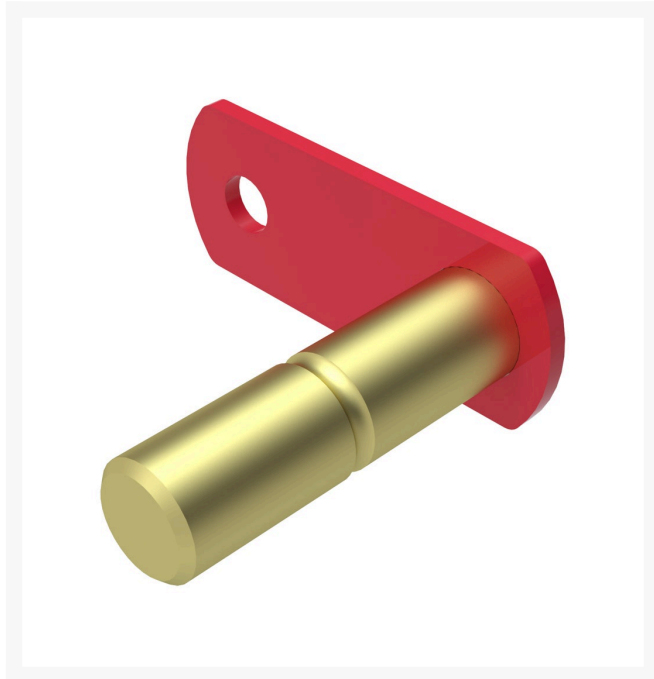

Pin Assy

R100-3020

Replaces
Toro 100-3020

Specifications
Manufacturer R&R Products

Fits Models
Toro Groundsmaster 4000-D
Toro Groundsmaster 4010-D
Toro Groundsmaster 4100-D