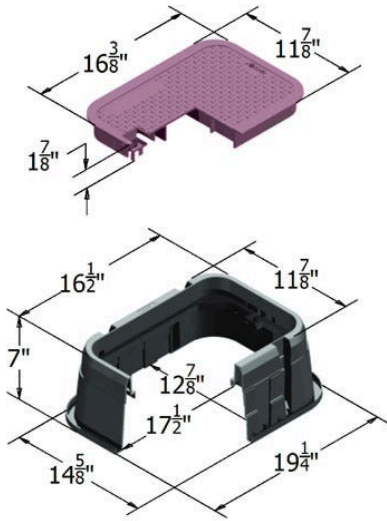

Carson Valve Box w/Lid 1015 - Blk-Pur

Rw

RGC10151233

Details

The Carson 1015-12 irrigation control valve box offers a variety of features, including lid seat collar for increased durability, and improved ribbing structure for maximum strength. That's the TrusT design. Other features include a heavy-duty seat collar, optional bolt down device for lock options, and a variety of cover and marking options. HDPE (high-density polyethylene) construction. UV inhibitors. 3" and 6" extensions available. Made in USA.

Specifications

Manufacturer	Carson
Indicator	ICV
Lid Color	Purple
Valve Box Depth	7 in

Replacement Parts

RGC10154010	Carson Flush Lid Only 1015 - Purple Rw
RGC10154073	Carson Lid Only 1015 - Purple Rw

R&R Products Inc