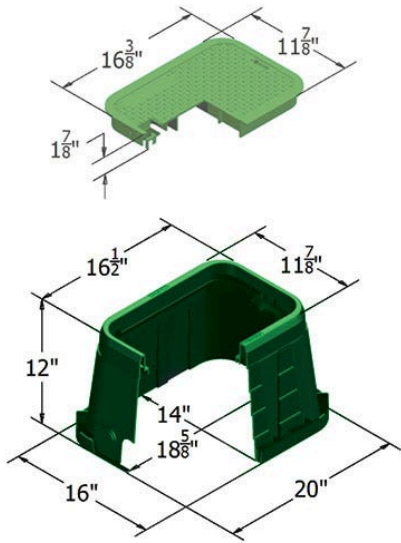

Carson Valve Box w/Lid 1015 - Green

ICV

RGC10151089

Details

The Carson 1015-12 irrigation control valve box offers a variety of features, including lid seat collar for increased durability, and improved ribbing structure for maximum strength. That's the TrusT design. Other features include a heavy-duty seat collar, optional bolt down device for lock options, and a variety of cover and marking options. HDPE (high-density polyethylene) construction. UV inhibitors. 3" and 6" extensions available. Made in USA.

Specifications

Manufacturer	Carson
Indicator	ICV
Lid Color	Green
Valve Box Depth	12 in

R&R Products Inc

3334 E Milber St Tucson, 85714
800-528-3446

<https://www.rrproducts.com/>