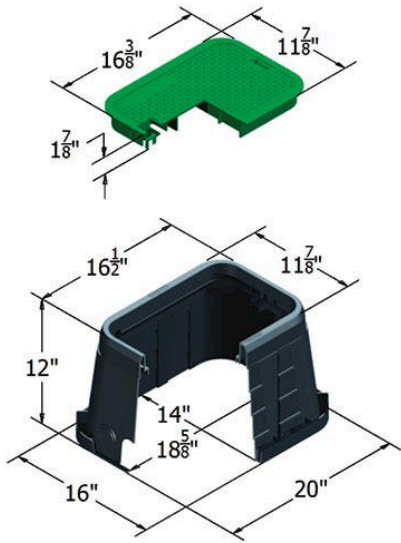

Carson Valve Box w/Lid 1015 - Blk-Grn

ICV

RGC10151088

Details

The Carson 1015-12 irrigation control valve box offers a variety of features, including lid seat collar for increased durability, and improved ribbing structure for maximum strength. That's the TrussT design. Other features include a heavy-duty seat collar, optional bolt down device for lock options, and a variety of cover and marking options. HDPE (high-density polyethylene) construction. UV inhibitors. 3" and 6" extensions available. Made in USA.

Replaces

R&R Products RGB1040

Specifications

Manufacturer Carson
Indicator ICV
Lid Color Green
Valve Box Depth 12 in

Replacement Parts

RGC10154072 Carson Lid Only 1015 -
Green ICV

R&R Products Inc

3334 E Milber St Tucson, 85714
800-528-3446