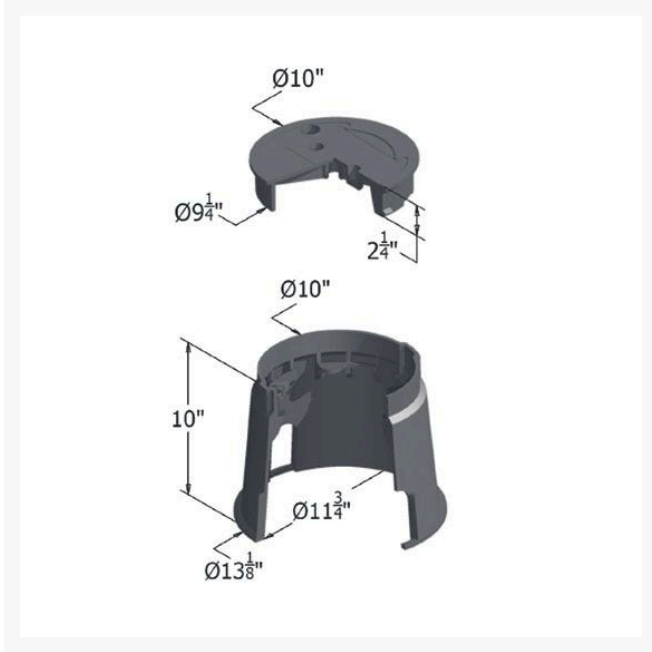

Carson Valve Box w/Lid 0910 Spec Grade - Black ICV Hblt

RGC09101037

Details

Carson 910 Specification Grade 10" diameter round boxes are offered with flush covers or T-cover lids with an optional bolt down device; 10" depth. They are ideal for turf applications. Features include rigid side walls, structural foam manufacturing process, HDPE (high-density polyethylene) construction, lock/bolt down option, twist lock lid, lid finger hole, UV inhibitors, and multiple colors. Made in USA.

Specifications

Manufacturer	Carson
Indicator	ICV
Lid Color	Black
Valve Box Depth	10 in

Replacement Parts

RGC09104025	Carson Lid Only 0910 Spec Grade - Black ICV
-------------	--

R&R Products Inc

3334 E Milber St Tucson, 85714
800-528-3446