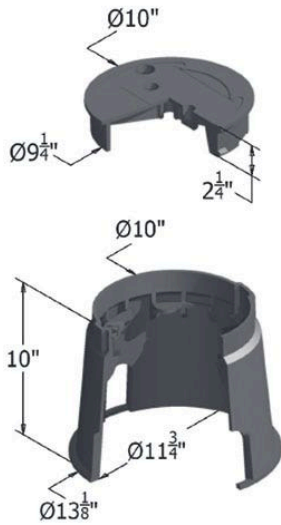

Carson Valve Box w/Lid 0910 Spec Grade - Black ICV RGC09101033

Details

Carson 910 Specification Grade 10" diameter round boxes are offered with flush covers or T-cover lids with an optional bolt down device; 10" depth. They are ideal for turf applications. Features include rigid side walls, structural foam manufacturing process, HDPE (high-density polyethylene) construction, lock/bolt down option, twist lock lid, lid finger hole, UV inhibitors, and multiple colors. Made in USA.

Specifications

Manufacturer	Carson
Indicator	ICV
Lid Color	Black
Valve Box Depth	10 in

Replacement Parts

RGC09104025	Carson Lid Only 0910 Spec Grade - Black ICV
-------------	--

R&R Products Inc

3334 E Milber St Tucson, 85714
800-528-3446