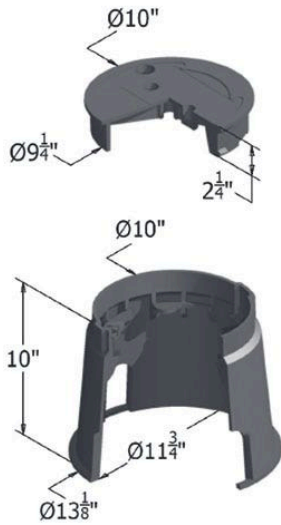

Carson Valve Box w/Lid 0910 Spec Grade - Black ICV RGC09101027

Details

Carson 910 Specification Grade 10" diameter round boxes are offered with flush covers or T-cover lids with an optional bolt down device; 10" depth. They are ideal for turf applications. Features include rigid side walls, structural foam manufacturing process, HDPE (high-density polyethylene) construction, lock/bolt down option, twist lock lid, lid finger hole, UV inhibitors, and multiple colors. Made in USA.

Specifications

Manufacturer	Carson
Indicator	ICV
Lid Color	Black
Valve Box Depth	10 in

Replacement Parts

RGC09104008	Carson Lid Only 0910 Spec Grade - Black ICV
-------------	--

R&R Products Inc

3334 E Milber St Tucson, 85714
800-528-3446