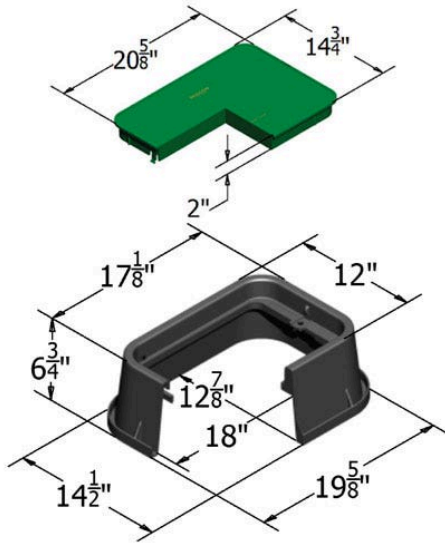

# Carson Valve Box w/Lid 0012 - Blk-Grn

### Details

The Carson 0012 is the largest of the 4 TrussT series for your tough applications - 15" W x 20"L. HDPE (high-density polyethylene) construction with a flared wall; 2 mouse holes. UV inhibitors. Colors and markings available. Made in USA.

### Specifications

Manufacturer	Carson
Indicator	ICV
Lid Color	Green
Valve Box Depth	6 in