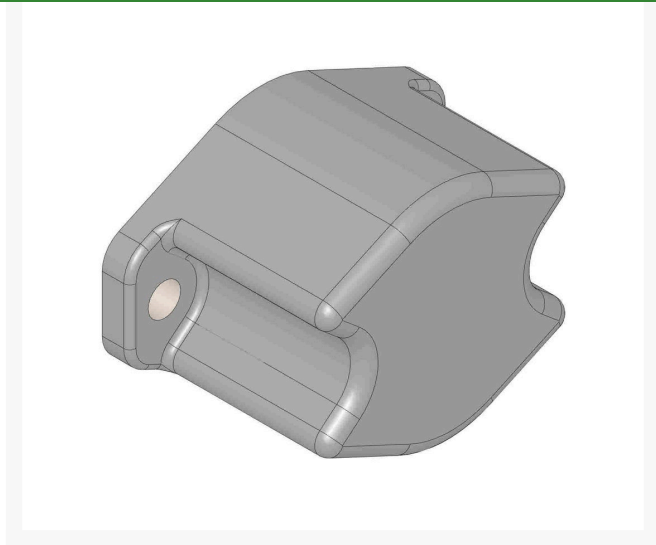

# Roller End - Cap Black Reel Brg Housing

R10-5080B