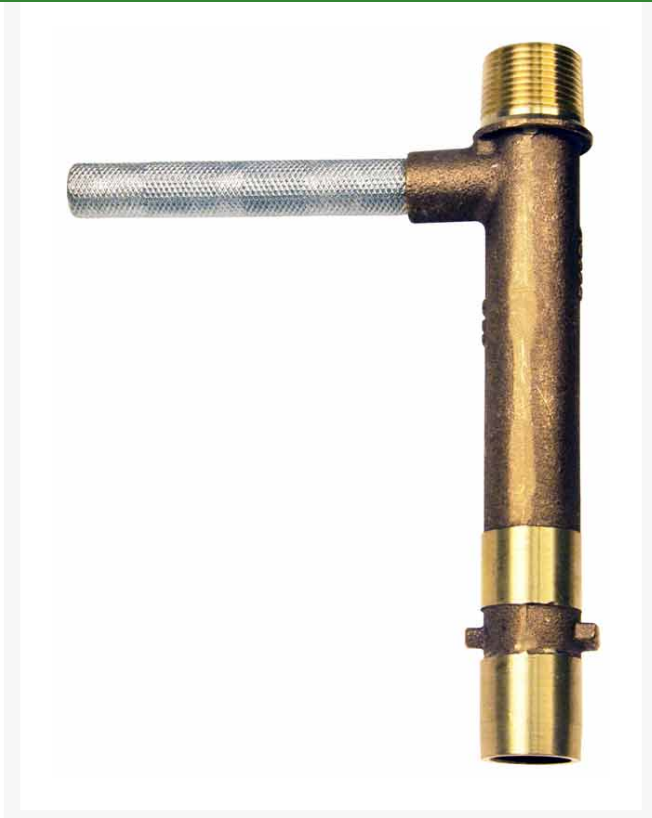

Key - Quick Coupler 1 Double Slot

RG55K

Details

Lid stays closed by strong positive action spring. High visibility Tuff Top or brass lids available. Constructed of solid red brass for durability, economy, and recyclability. Available with Acme threaded outlet (QB44 Series only) (AT). Wrench flats at base for easy installation. Drain hole in body to minimize debris collection. Chevron-shaped wiper seal to reduce leakage around key while inserted. Flow ranges from 5 - 100 gpm. Handles pressures up to 150 psi. British version available (BS). Five-year warranty.