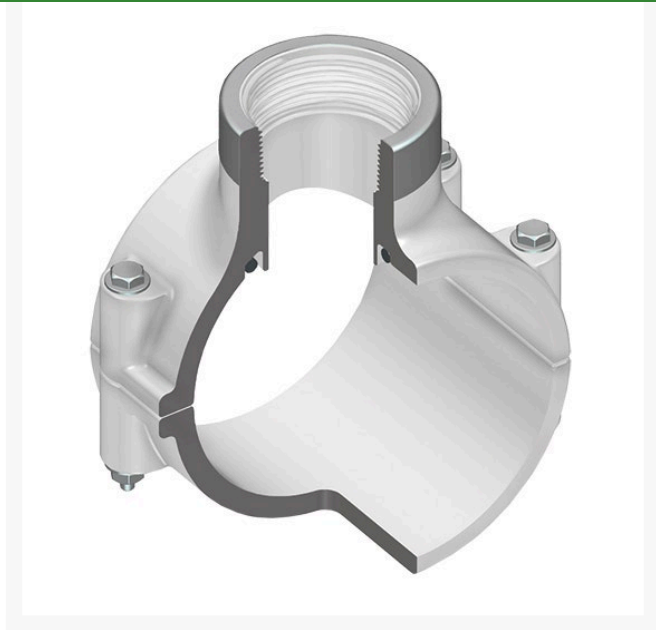

8x4 PVC Clamp Saddle (Srfpt) EPDM SS

RG467SE582SR

Specifications

Manufacturer

Spears

Seal Type

EPDM

R&R Products Inc