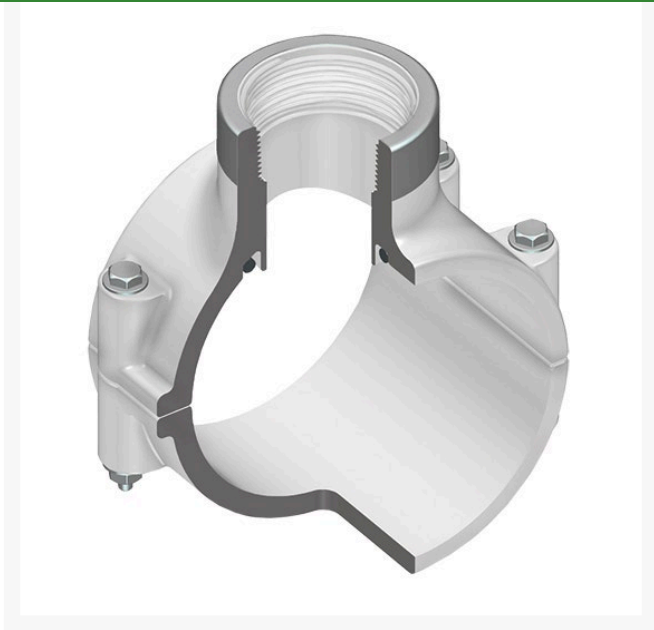

# 8x3 PVC Clamp Saddle EPDM (Srfpt) SS

RG467SE580SR

## Specifications

Manufacturer  
Seal Type

Spears  
EPDM

**R&R Products Inc**

3334 E Milber St Tucson, 85714  
800-528-3446

<https://www.rrproducts.com/>