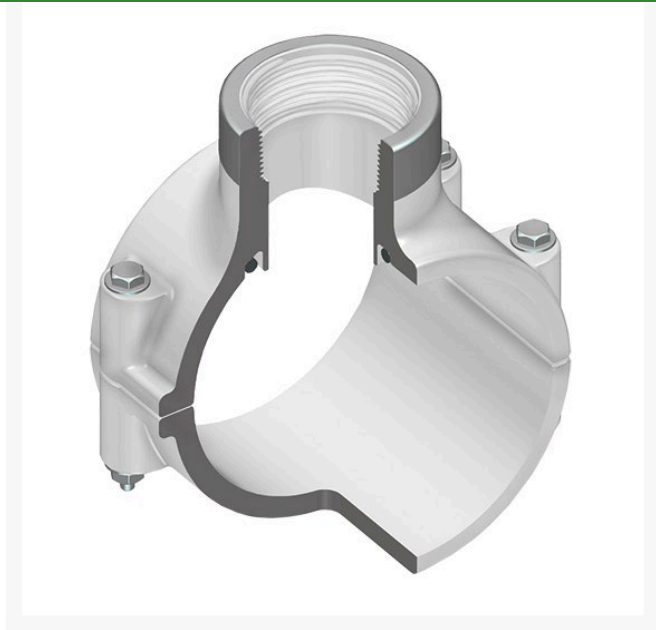

# 8x1 PVC Clamp Saddle (Srfpt) EPDM SS

RG467SE575SR

## Specifications

Manufacturer  
Seal Type

Spears  
EPDM

**R&R Products Inc**

3334 E Milber St Tucson, 85714  
800-528-3446

<https://www.rrproducts.com/>