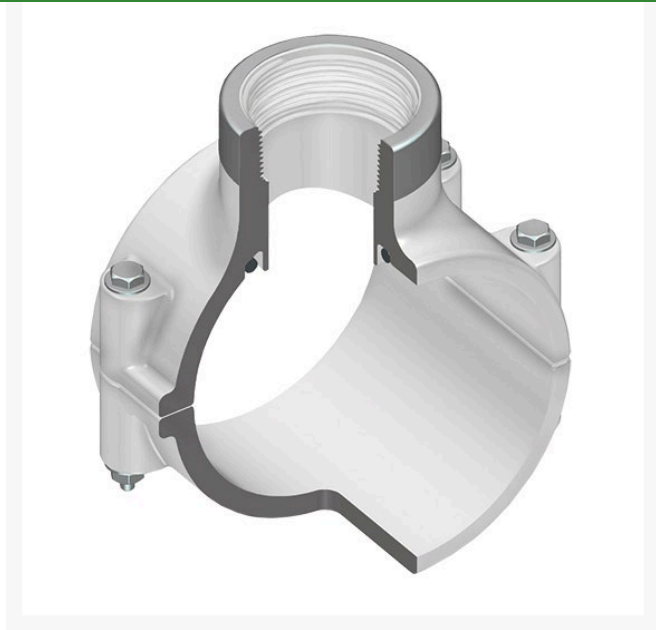

4x3/4 PVC Clamp Saddle (Srfpt) EPDM S

RG467SE416SR

Specifications

Manufacturer
Seal Type

Spears
EPDM

R&R Products Inc

3334 E Milber St Tucson, 85714
800-528-3446

<https://www.rrproducts.com/>