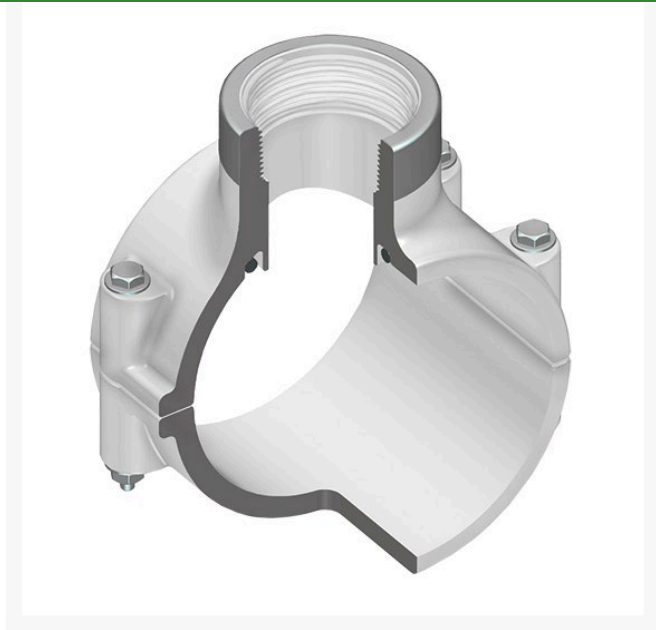

3x2 PVC Clamp Saddle (Srfpt) EPDM SS

RG467SE338SR

Specifications

Manufacturer
Seal Type

Spears
EPDM

R&R Products Inc

3334 E Milber St Tucson, 85714
800-528-3446

<https://www.rrproducts.com/>