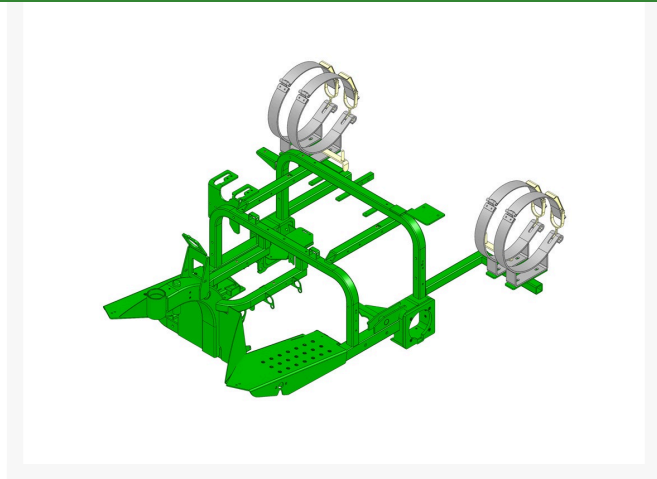

# Frame Assy - Sand Max Gas

R110-3367G