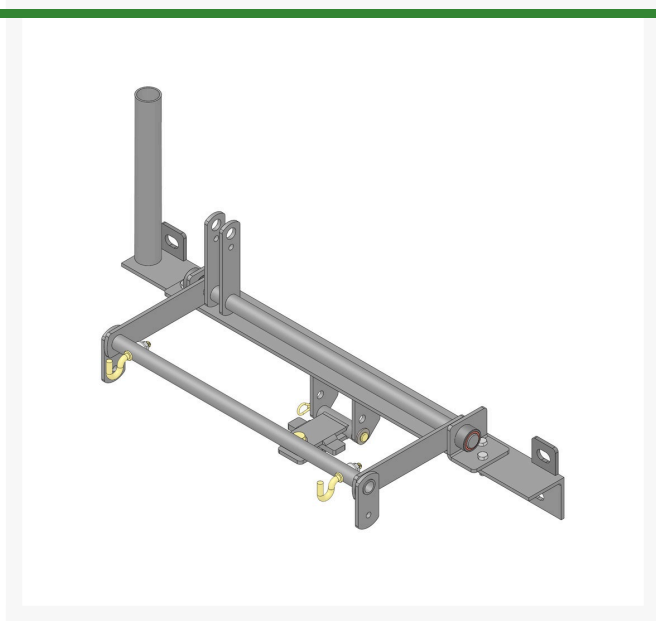

# Kit - Mounting Hitch

R08814

## Replacement Parts

R187-0	Washer - Flat 7/16 SAE
R283-83	Pin - Clevis
R3272-12	Pin - Cotter 1/8 x 1-1/4
R3296-39	Locknut - 3/8-16 Nylon
R3296-48	Locknut - 7/16-14 ESNA
R400264	Bolt - Hex HD 3/8-16 x 1-1/4
R453009	Washer - Flat 5/16 SAE
R453017	Washer - Flat 1/2
R80-1680	Pivot Bkt w/Bushing - LH
R80-1690	Pivot Bkt w/Bushing - RH
R80-2040	Hook
R80-2050	Bolt - Shoulder
R84-2230-03	Pivot Assy
R84-2420-03	Lift Arm Assy
R84-2620-03	Angle Assy