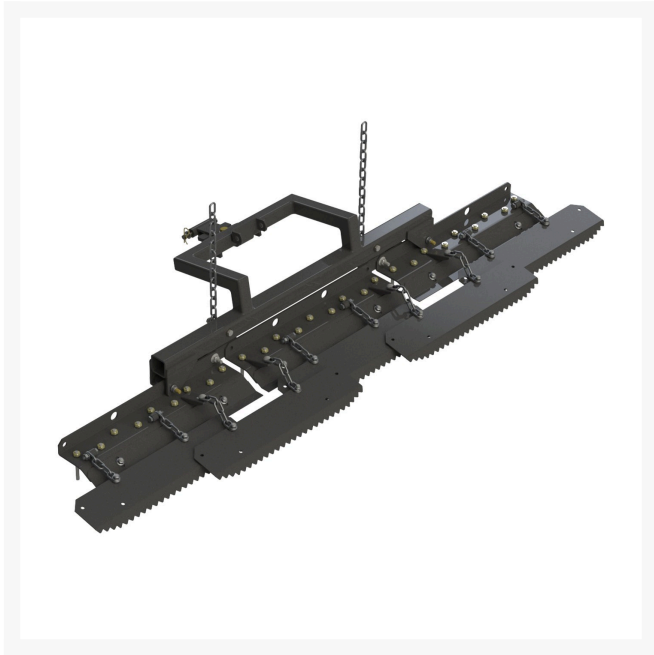

Tooth Rake to Fit Standard Mounting Hitch

R08812

Details

The Tooth Rake attachment with Standard Hitch may be used in wet or dry conditions to quickly scarify, smooth and groom. 72" (193cm) width, 5 rake sections, 27 adjustable prongs.

- Quickly scarify, smooth, and groom in wet or dry conditions
- 5 rake sections
- 27 adjustable prongs

Replaces

R&R Products	08812
Toro	08812

Specifications

Manufacturer	R&R Products
Application Width	72 in

Fits Models

R&R Products Sand Max 216
R&R Products Sand Max 316
Toro Sand Pro 2020
Toro Sand Pro 3020
Toro Sand Pro 5020

R&R Products Inc

3334 E Milber St Tucson, 85714
800-528-3446

<https://www.rrproducts.com/>