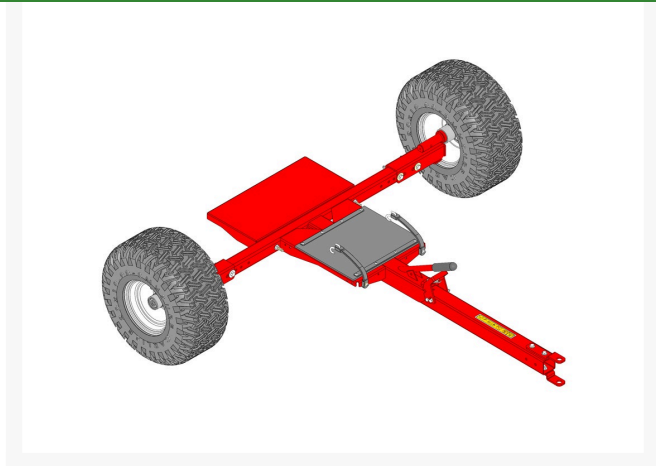

Frame Assy - Red

R04238

Specifications

Manufacturer R&R Products

Replacement Parts

R105-9928-01	Spindle Assy - Red
R106-4671	Latch
R106-4675	Tongue - Trailer - Red
R106-5360	Rubber Mat - Front Roller
R106-5366-01	Frame Assy - Red
R106-5384	Strip - Roller Mat
R106-8459	Rubber Strap
R150317	Latch Assy
R150318	Hardware - Misc
R232-24	Stem - Valve w/ Cap
R297-1	Screw - Button HD Socket 3/4
R301504	Locknut - ESNA 1/4-20
R316797	Bolt - 1/4-20 x 1-1/4
R32128-21	Locknut - Flanged 3/8-16 Whiz Top Lock
R32128-32	Locknut - 1/4-20 Flanged
R3231-2	Bolt - Carriage 3/8-16 x 1
R3256-22	Washer - Flat 1/4 Yellow
R98-8690	Hub Assy - Trailer
R99-4507	Wheel - 8x7.00 4/4 Solid F266
RCT5111011	Tire - 20x10.00-8 Nhs (2 Ply) Carlisle Turf Saver