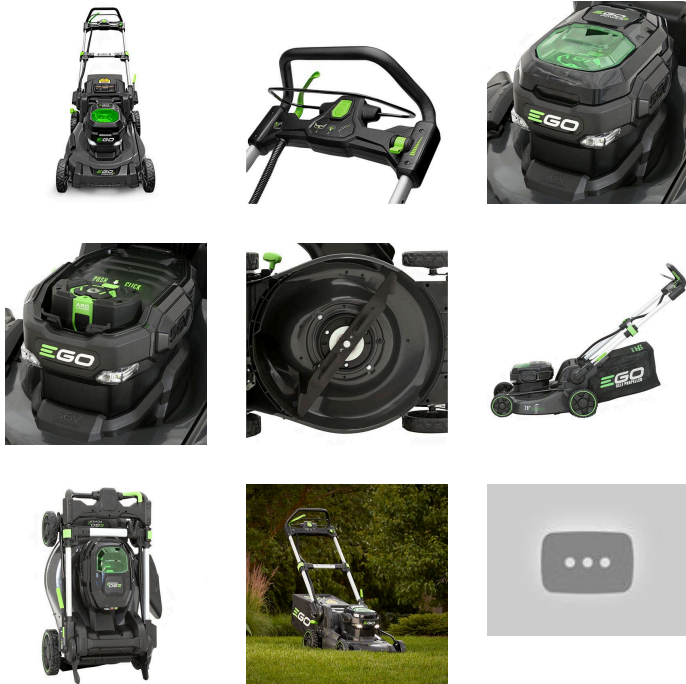

EGO 20in Self Propelled Lawn Mower w/Steel Deck - Bare Tool Only

REGLM2020SP

Details

The EGO POWER+ 20" Self-Propelled Mower delivers the torque of gas. No other cordless mower matches or surpasses the power of gas mowers, making the EGO Power+ Mowers a true gas replacement lawn mower. A 20" steel deck, a 60-minute run time, a brushless motor and a variable-speed, self-propelled system are just a few of the features that make this mower incredible. Compatible with all EGO POWER+ ARC Lithium batteries (available separately) to deliver Power Beyond Belief.

- 20 inch Steel Deck
- 56-Volt Lithion Battery
- High-Efficiency Brushless Motor
- Push-Button Start
- Variable Speed Control
- Weather-Resistant Construction (ipx4)
- 3-in-1 Mulching, Bagging and Side Discharge
- Folds Easily for Compact Storage
- Single Lever 6-Position Deck-Height Adjustment
- Easy-Access Grass Bag
- LED Headlights
- 5 Year Warranty

Specifications

Manufacturer EGO

Replacement Parts

REGAB2001 EGO 20in Lawn Mower Blade - High Lift
 REGBA4200T EGO 56V G3 3P 7.5AH Battery with Fuel

R&R Products Inc

3334 E Milber St Tucson, 85714
 800-528-3446

<https://www.rrproducts.com/>

EGO 20in Self Propelled Lawn Mower w/Steel Deck - Bare Tool Only

REGLM2020SP

REGCH5500

Gauge
EGO 550w Power+ 56
Volt Rapid Charger

R&R Products Inc

3334 E Milber St Tucson, 85714
800-528-3446