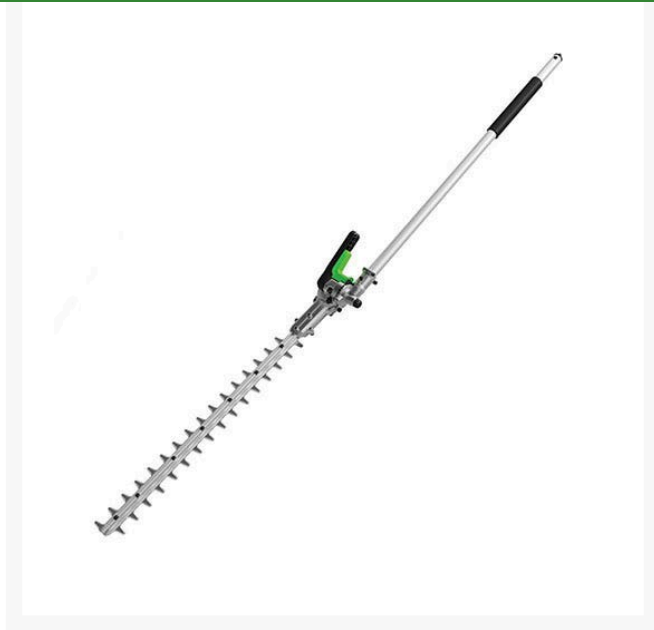

EGO 20in Multi-Head Hedge Trimmer Attachment

REGHTA2000

Details

The EGO 20" Hedge Trimmer attachment is part of the EGO POWER+ Multi- Head system. Designed for convenient and efficient trimming. The dual action blades cut an industry leading 1" cut capacity! The 20" steel blades ensure durability and longevity, while the 12-position articulation allows you to cut at any angle. EGO attachments are designed specifically for your EGO POWER+ Power Head (PH1400) and offer the highest quality and performance. Please note: This product is restricted from air freight, and will only be shipped ground freight

- 20in Hedge Trimmer for Multi-Head
- Water-resistant Construction (Ipx4)
- 1in Cut Capacity
- Genuine EGO parts Ensure Compatability, quality and Performance
- Exclusively Compatible with EGO POWER+ Power Head PH1400

Specifications

Manufacturer EGO

Replacement Parts

REGPH1400 EGO Multi-Head Power Head - Bare Tool Only

R&R Products Inc

3334 E Milber St Tucson, 85714
800-528-3446

<https://www.rrproducts.com/>