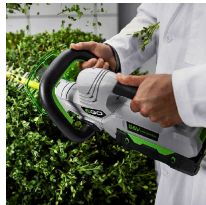

# EGO 24in Hedge Trimmer - Bare Tool

REGHT2400

## Details

The EGO POWER+ Hedge Trimmer not only delivers Power Beyond Belief, it is equipped with 24" dual-action, hardened blades for precise cuts that promote new growth. It delivers 3,000 strokes per minutes (SPM) for clean, fast cuts and a large cutting capacity that allows the trimmer to cut branches up to 3/4in thick. It is also IPx4 rated for weather resistance. Compatible with all EGO POWER+ ARC Lithium batteries (available separately) to deliver Power Beyond Belief. Bare Tool Only.

- 24 in Blade Length
- 3/4 in Cut Capacity: Cuts Through Thick Branches
- Dual Action, Double Sided Cutting Blade
- Hardened Steel Cutting Blades for Cleaner More Precise Cutting
- Dual Action Blades for Less Vibration When Cutting
- Large Cutting Capacity for Thicker Hedges and Large Branches
- 3,000 SPM (Speed Per Minute)
- Battery Sold Separately