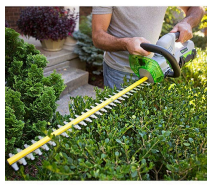

# EGO 24in Hedge Trimmer - Bare Tool

REGHT2400

## Details

The EGO POWER+ Hedge Trimmer not only delivers Power Beyond Belief, it is equipped with 24" dual-action, hardened blades for precise cuts that promote new growth. It delivers 3,000 strokes per minutes (SPM) for clean, fast cuts and a large cutting capacity that allows the trimmer to cut branches up to 3/4in thick. It is also IPx4 rated for weather resistance. Compatible with all EGO POWER+ ARC Lithium batteries (available separately) to deliver Power Beyond Belief. Bare Tool Only.

- 24 in Blade Length
- 3/4 in Cut Capacity: Cuts Through Thick Branches
- Dual Action, Double Sided Cutting Blade
- Hardened Steel Cutting Blades for Cleaner More Precise Cutting
- Dual Action Blades for Less Vibration When Cutting
- Large Cutting Capacity for Thicker Hedges and Large Branches
- 3,000 SPM (Speed Per Minute)
- Battery Sold Separately