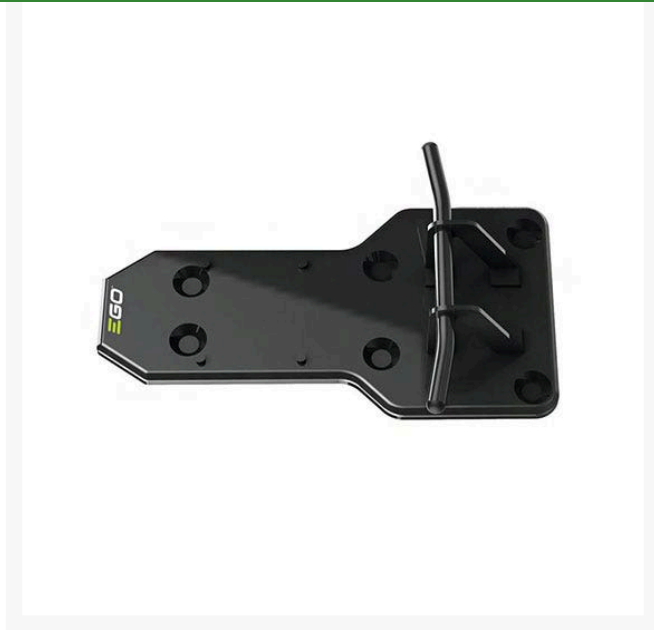

EGO Wall Mounted Hanging Frame For CHX5500 & BAX1501 REGAWH1500

Details

The solid steel panel and rigid tube hanger makes it reliable and durable. Plus, there are 6 evenly distributed fixing holes to secure it against any wall. With the smart charger design, you can also plug/unplug the connector to make sure you are ready for any job.

- Hang and Plug In Your Commercial BAX1501 Backpack Battery and Charger
- 6 Fixing Holes Firmly Hold Frame Against the Wall
- Your Will Always Be Ready for the Job

Specifications

Manufacturer

EGO

R&R Products Inc