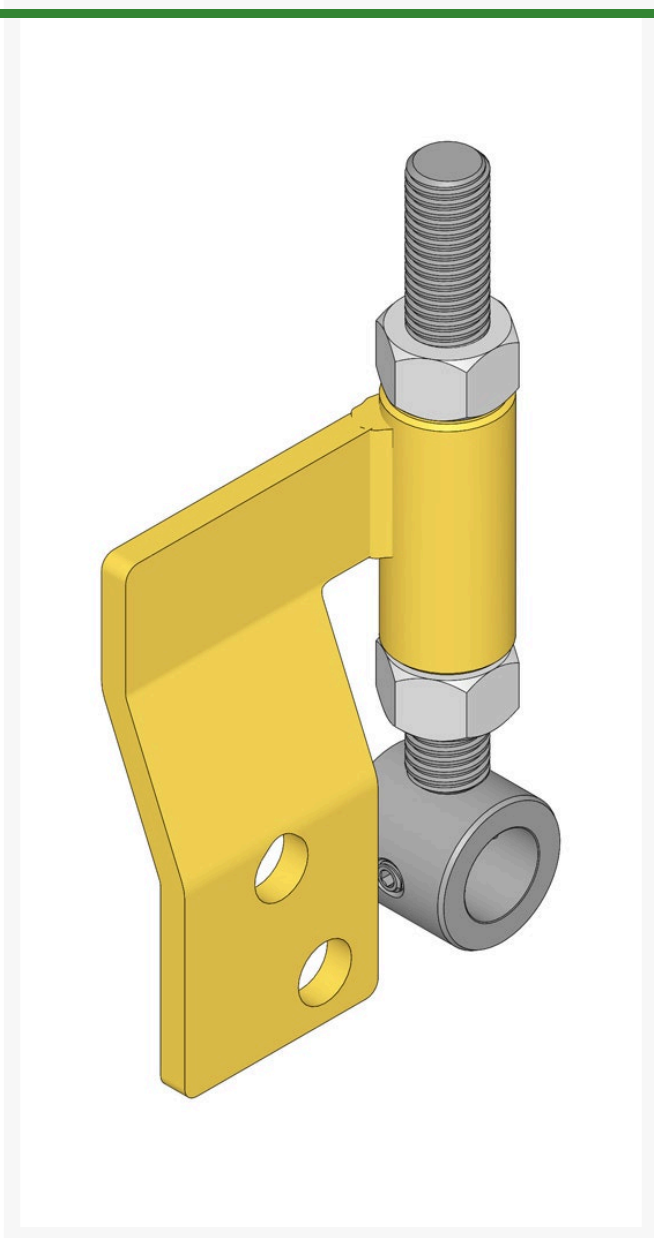

# Bracket - Roller RH

REE876AR

### Replaces

National EE876AR

### Fits Models

National 84 Mower

### Replacement Parts

R415521	Screw - Set - 5/16-18 x 3/8
R700410	Rod - Threaded w/Tube
R700412	Bracket - Roller RH
R700413	Nut - 5/8-11