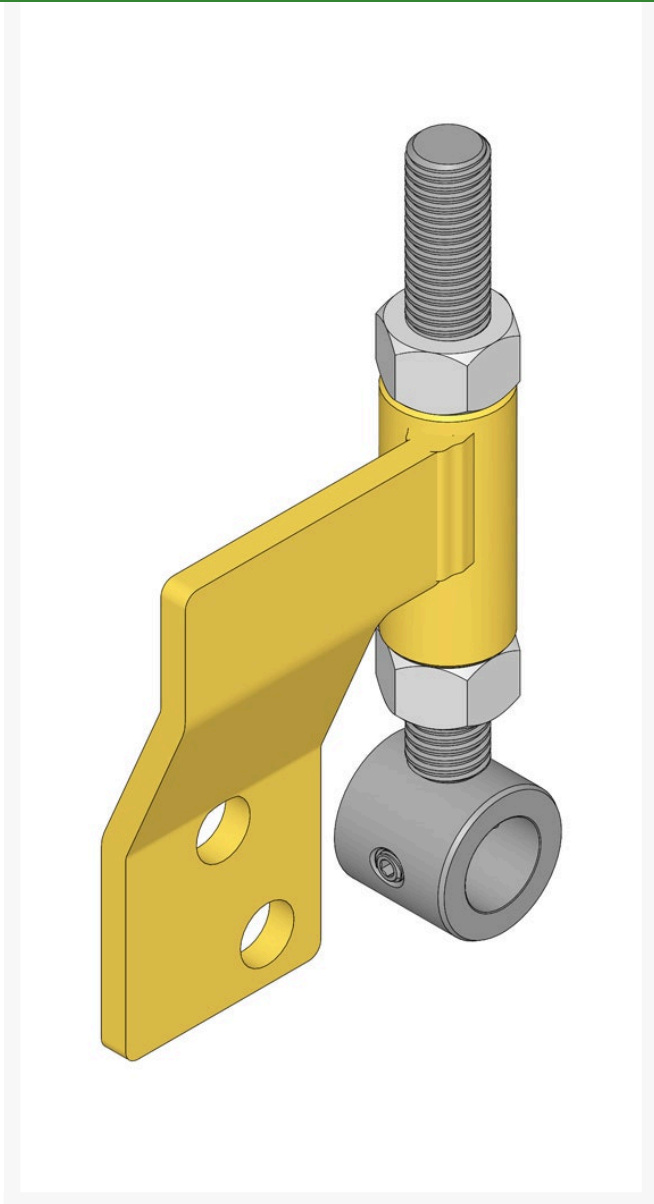

Bracket - Roller LH

REE876AL

Replaces

National EE876AL

Specifications

Manufacturer R&R Products

Fits Models

National 84 Mower

Replacement Parts

R415521	Screw - Set - 5/16-18 x 3/8
R700410	Rod - Threaded w/Tube
R700411	Bracket - Roller LH
R700413	Nut - 5/8-11

R&R Products Inc

3334 E Milber St Tucson, 85714
800-528-3446

<https://www.rrproducts.com/>