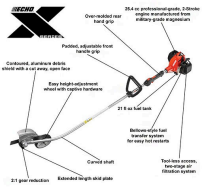

# Echo PE-2620 Edger - 25.4CC 2 Stroke Curved Shaft RECPE2620

## Details

The X-Series ECHO PE-2620 gas edger helps create that perfect, crisp edge for a manicured look between your lawn and sidewalk. The captive wheel mount featured on this lawn edger allows for easy height adjustability and the durable aluminum debris shield has an open face for reduced clogging. Pro Torque gear case boost torque for powering through thick grass and dirt. All ECHO grass edger engines are certified with the highest EPA engine durability rating. Designed for low weight and high horsepower, this 25.4cc 2-stroke edger uses a flex cable drive and curved shaft design for better sight lines and more ergonomic tool positioning. Captive wheel mount hardware enables easy wheel height adjustments. Two-stage air filtration system dramatically increases cleaning capability. The 2:1 gear case powers through tough, over grown grass. Large 21fl.oz. fuel tank. Easy start. Please note: This product is considered either bulky or otherwise restricted from shipment by air, and will only be shipped ground freight.

## Specifications

Manufacturer	Echo
Blade Length	7.75 in
Carburetor	Rotary-Valve Diaphragm
Engine	2-Stroke
Engine Displacement	25.4 cc (1.6 cu in)
Fuel Capacity	20.6 fl oz
Weight (lbs)	14 lb