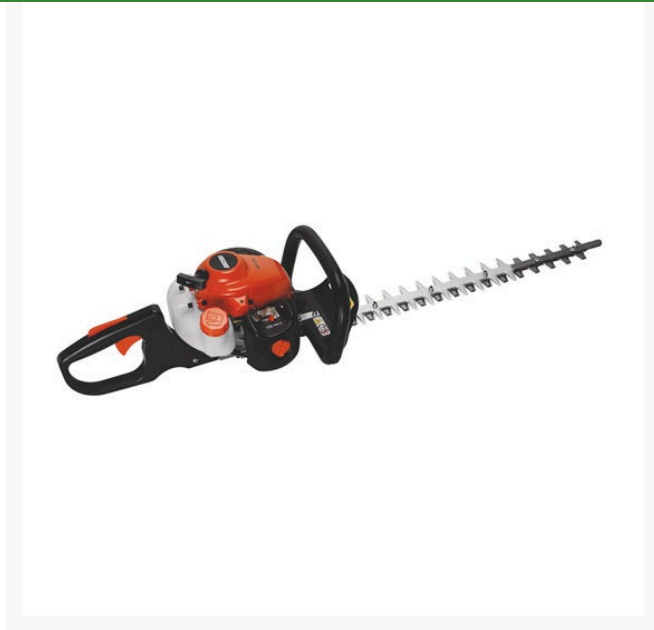

Echo HC-155 Hedge Trimmer 24in 21.2CC Double Sided RECHC155

Details

A 21.2cc Power Boost Vortex engine provides plenty of power. The 24" double-sided, double-reciprocating RazorEdge blades are precision ground and laser cut for long-lasting sharpness. Redesigned gear box provides dependability and durability. Ergonomic front and rear handles for a comfortable grip. Commercial-duty air filtration system provides long engine life. 21.2cc, 24" blade. 2 year warranty.

Please note: This product is considered either bulky or otherwise restricted from shipment by air, and will only be shipped ground freight.

- 21.2 cc Power Boost Vortex engine
- 24 inch double-sided, double-reciprocating RazorEdge blades
- Reduced effort starting system
- Professional-Grade, Double-Sided, Double-Reciprocating Blades are Precision Ground and Lazer Cut for Long Lasting Sharpness
- Commercial-grade air filter
- Throttle lock
- Ergonomic front and rear handles

Specifications

Manufacturer	Echo
Blade Length	24 in
Carburetor	Rotary
Engine Displacement	21.2 cc (1.3 cu in)
Fuel Capacity	16.9 fl oz
Starting System	i-30
Weight (lbs)	11.5 lb

R&R Products Inc

3334 E Milber St Tucson, 85714
800-528-3446