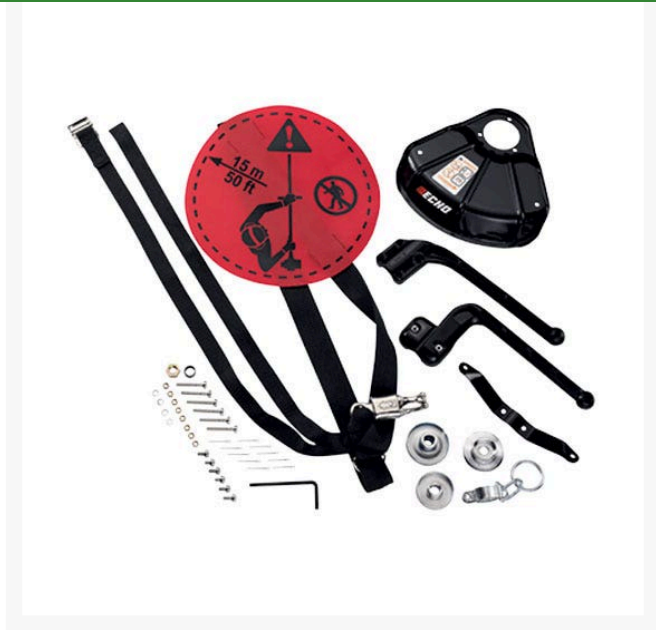

Echo - Blade Conversion Kit

REC99944200418

Details

Includes mounting hardware, brush cutter harness, and barrier bar for safety.

Includes Shoulder Strap, Barrier Bar and Hardware (20mm arbor). Blade not included

- Original ECHO parts
- Includes mounting hardware, brush cutter harness and barrier bar
- Get the blade designed for your job
- Always use eye protection

Specifications

Manufacturer

Echo

R&R Products Inc