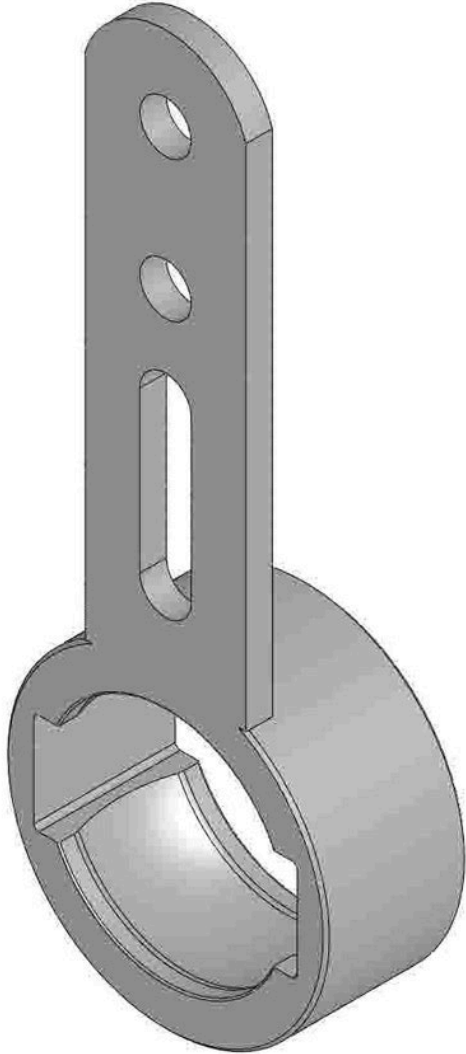

Bracket - Front RH

RD222

Specifications

Manufacturer

R&R Products

R&R Products Inc

3334 E Milber St Tucson, 85714

800-528-3446