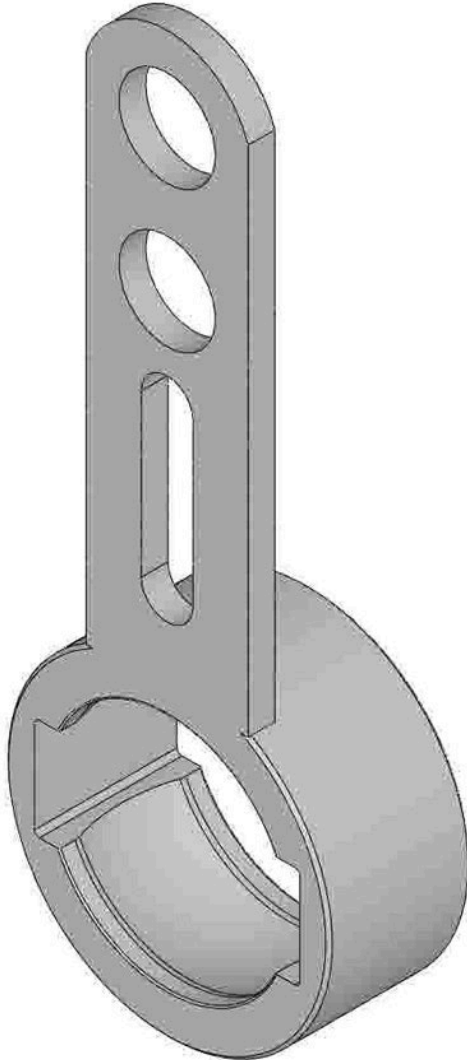

Bracket - LH Front

RD221

Specifications

Manufacturer

R&R Products

R&R Products Inc

3334 E Milber St Tucson, 85714

800-528-3446