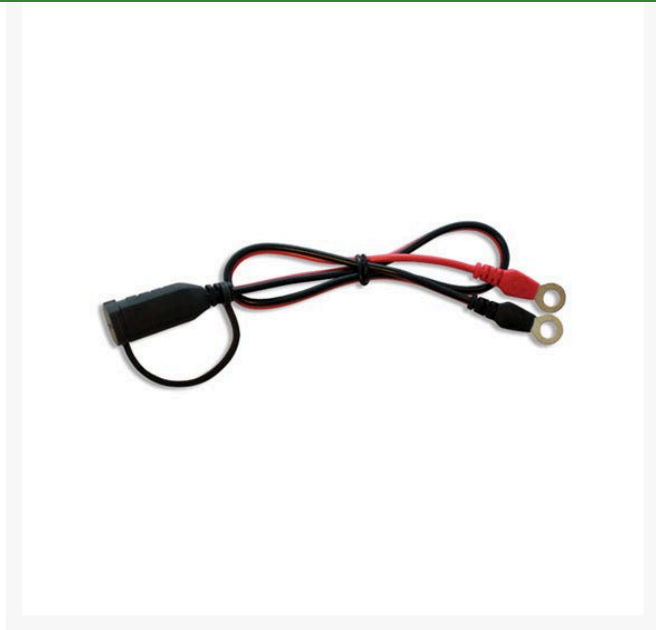

CTEK Comfort Connect M10

RCTK56-329

Details

Comfort Connect reaches even well hidden batteries in the vehicle quickly and easily. There is no need to hassle with battery clamps every time, just permanently mount Comfort Connect on every battery that needs charging and easily charge and maintain the batteries after use and for a prolonged life. Cable length 16".

- Comfort Connect M10, 1/2" (10.4mm)

Specifications

Manufacturer

CTEK

R&R Products Inc

3334 E Milber St Tucson, 85714

800-528-3446

<https://www.rrproducts.com/>