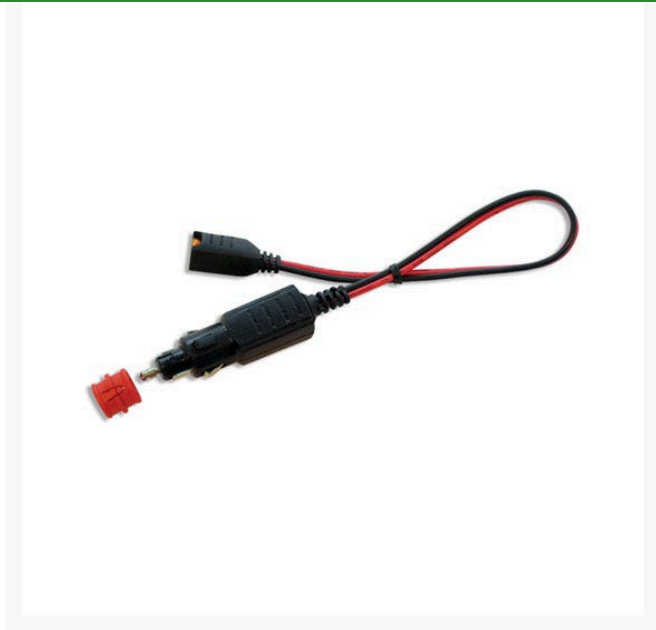

CTEK Comfort Connect Cig Plug

RCTK56-263

Details

Cig Plug enables charging the battery through the cigarette outlet - simply charge from the car! Note that the vehicle needs to have power on the cigarette outlet when not in use. Fits both 12 mm and 21 mm outlets. Maze-like strain relief for user's safety.

- Comfort Connect
- Works with UC 800, US 800, MULTI US 3300, MULTI US 7002, US 0.8, MUS 4.3
- 15.7 in. cable
- Fits 12 mm and 21 mm outlets

Specifications

Manufacturer

CTEK

R&R Products Inc

3334 E Milber St Tucson, 85714