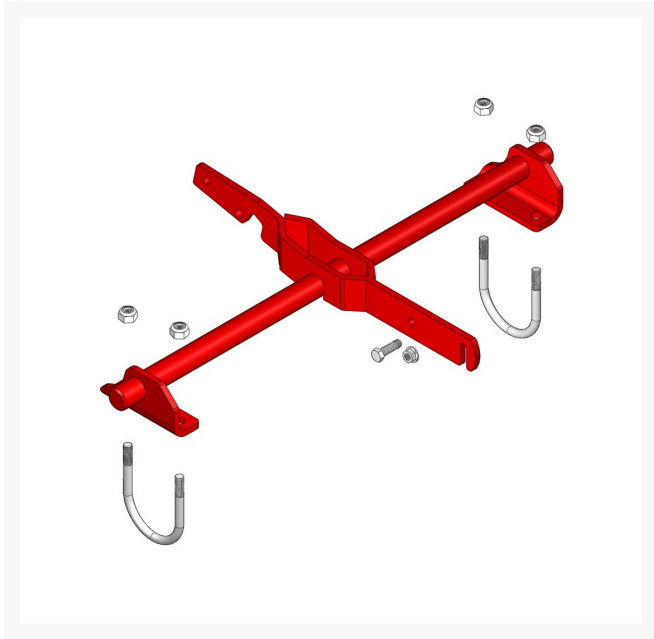

# Adapter Kit - Fits Jac Pull Frame

R01050

### Details

Includes 4 ea: R3296-48 Locknut; 2 ea: R49-0520 U-Bolt, 1 ea: R3296-39 Locknut, R400264 Bolt, R49-0540 Bracket

### Replaces

Toro 01050