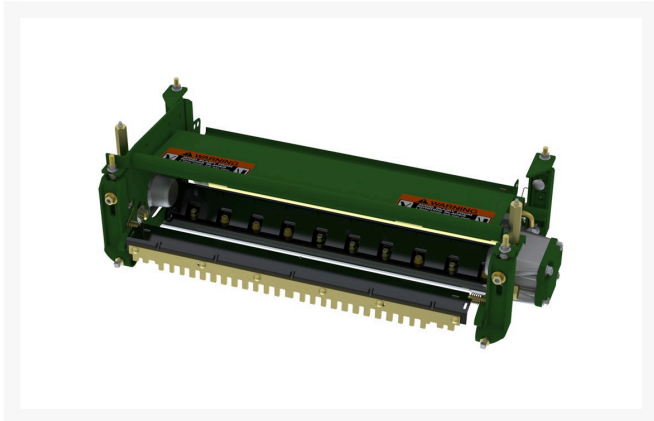

Custom Cutting Unit

RBM18570-SPL

Details

R&R Custom Cutting Unit price does not include Reel, Bedknife, Front Roller and Rear Roller. Select these options from the parts list to complete custom unit.

Specifications

Manufacturer	R&R Products
Stock Status	Custom Product Made to Order - Please call to specify build options.

Fits Models

- John Deere 2653 Reel Mower
- John Deere 2653A Reel Mower
- John Deere 2653B Reel Mower