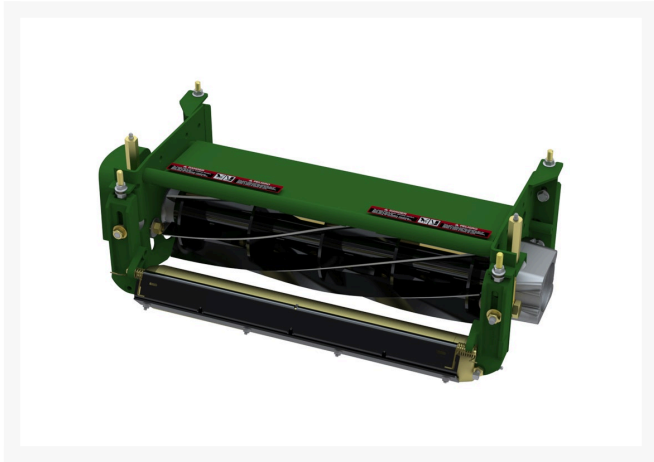

Complete Standard Cutting Unit

RBM17667

Details

R&R Cutting Units Complete with: RAET11159 8 Blade Reel; RET17751 Bedknife - 12mm HOC and RAET11263 Front & Rear Solid Rollers

Replaces

John Deere BM17667

Specifications

Manufacturer R&R Products

Fits Models

- John Deere 3215 Reel Mower
- John Deere 3215A Reel Mower
- John Deere 3215B Reel Mower
- John Deere 3225B Reel Mower
- John Deere 3225C Reel Mower
- John Deere 3235 Reel Mower
- John Deere 3235A Reel Mower
- John Deere 3235B Reel Mower
- John Deere 3235C Reel Mower
- John Deere 7700 Reel Mower
- John Deere 8700 Reel Mower