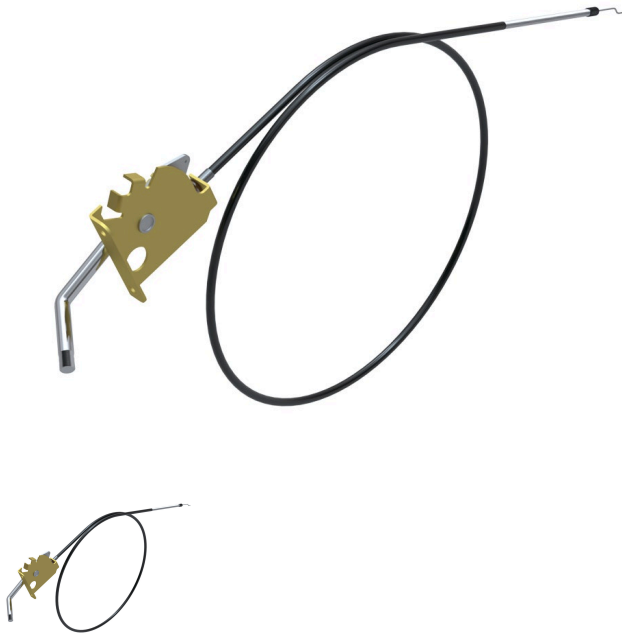

Cable Assy

RAUC10902

Replaces

John Deere	AUC10902
R&R Products	RTCA22049

Specifications

Manufacturer	R&R Products
--------------	--------------

Fits Models

- John Deere Z920M ZTrak Zero-Turn Mower
- John Deere Z925M ZTrak Zero-Turn Mower
- John Deere Z930M ZTrak Zero-Turn Mower
- John Deere Z930R ZTrak Zero-Turn Mower
- John Deere Z950M ZTrak Zero-Turn Mower
- John Deere Z950R ZTrak Zero-Turn Mower
- John Deere Z910A ZTrak Zero-Turn Mower
- John Deere Z920A ZTrak Zero-Turn Mower
- John Deere Z925A ZTrak Zero-Turn Mower
- John Deere Z930A ZTrak Zero-Turn Mower
- John Deere Z950A ZTrak Zero-Turn Mower