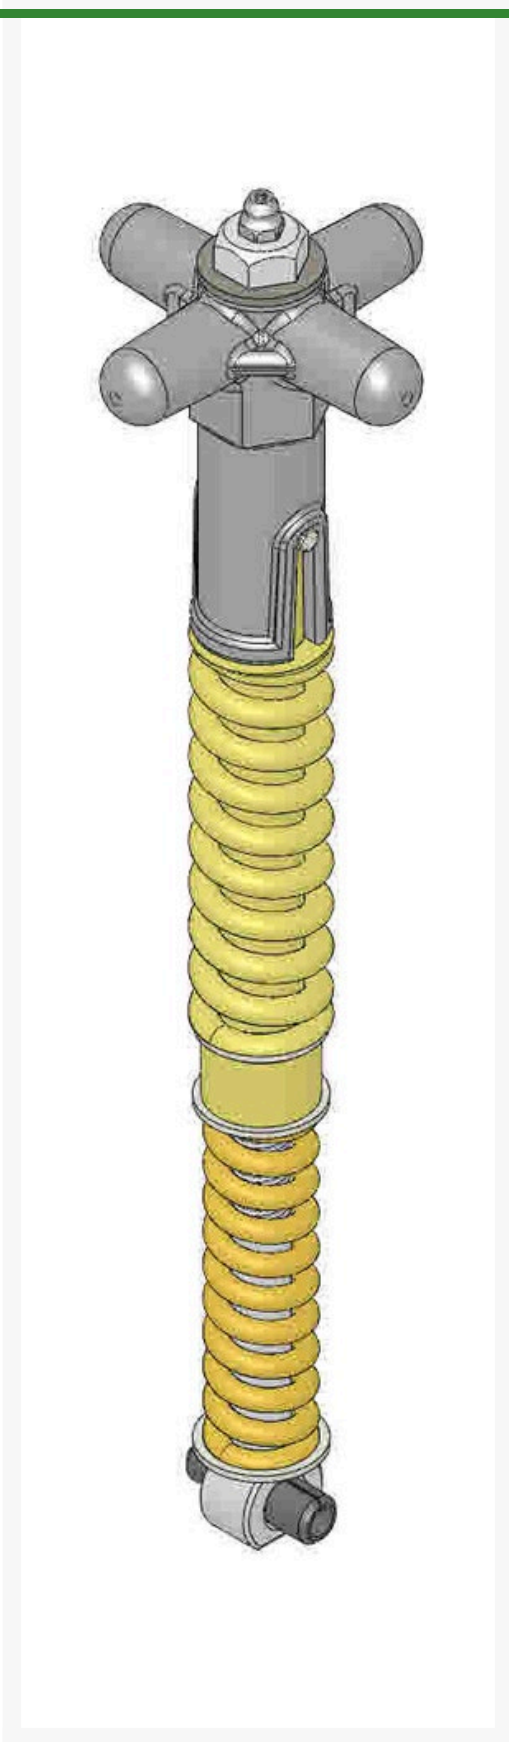

Adjuster - Assy Fits 7 Reels

RAR-30

Replaces

Roseman AR-30

Specifications

Manufacturer R&R Products

Fits Models

Roseman Fairway

Replacement Parts

R102-0	Pin - Drive Lock
R105-0	Washer - Roller
R107-0	Eyebolt
R108-0	Spring - Lower - Bed Bar
R122-0	Spring - Upper Bed Bar Adj
R187-0	Washer - Flat 7/16 SAE
R209-0	Bolt - w/Grease Fitting
R302-5	Fitting - Grease
R43-0	Washer - Eyebolt
R97-0	Pin - Roll Eye Bolt
RAR-11	Sleeve - Bed Bar Adjustment
RR-20	Handle - Adjusting