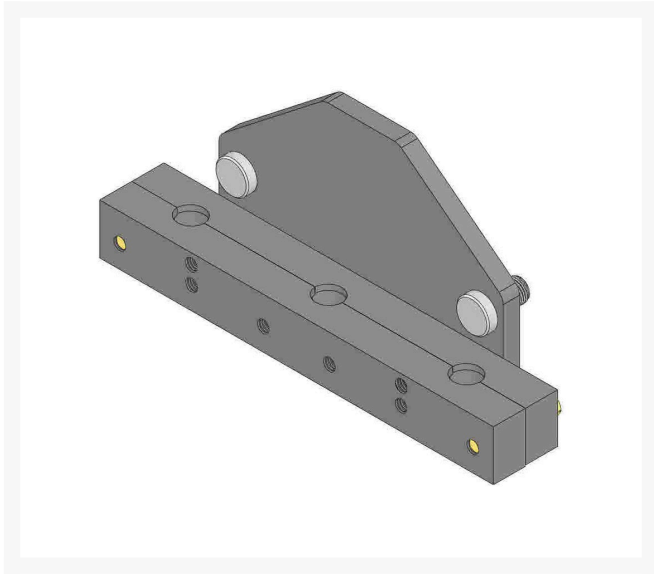

# Holder - Tine 3 x 3/4 Mt

RAMT1595

### Replaces

John Deere AMT1595

### Replacement Parts

|          |                                  |
|----------|----------------------------------|
| R122140  | Washer - Lock 5/16<br>Yellow Z   |
| R19H3130 | Bolt - Hex HD 5/16-18 x<br>1-3/4 |
| R500577  | Bolt - Hex HD 5/16-18 x<br>1-1/2 |
| RMT2952  | Bolt - Wheel 1/2-20 x<br>1-1/4   |