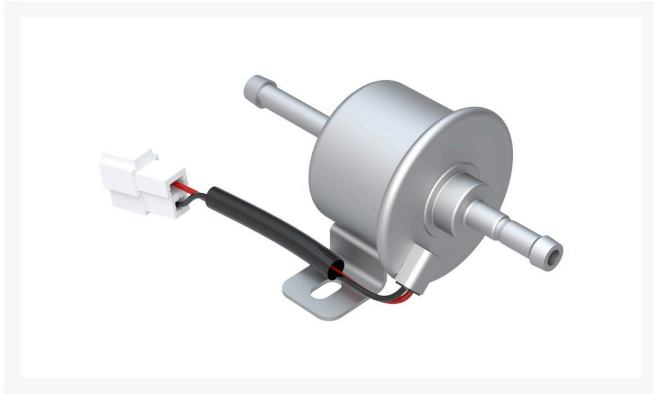

Fuel Pump

RAM876266

Replaces

John Deere AM876266

Specifications

Manufacturer R&R Products

Fits Models

- John Deere 1435 Rotary Mower
- John Deere 1445 Rotary Mower
- John Deere 1550 Rotary Mower
- John Deere 1565 Rotary Mower
- John Deere 1580 Rotary Mower
- John Deere 1585 Rotary Mower
- John Deere 1600 Rotary Mower
- John Deere 2500B Riding Greens Mower
- John Deere 2653B Reel Mower
- John Deere 3225C Reel Mower
- John Deere 7200 Reel Mower
- John Deere 7200A Reel Mower
- John Deere 7500 Reel Mower
- John Deere 7500A Reel Mower
- John Deere 7500 E-Cut Hybrid Reel Mower
- John Deere 7700 Reel Mower
- John Deere 7700A Reel Mower
- John Deere 8000A E-Cut Hybrid Reel Mower
- John Deere 8000 E-Cut Hybrid Reel Mower
- John Deere 8500 Reel Mower
- John Deere 8500 E-Cut Hybrid Reel Mower
- John Deere 8700 Reel Mower
- John Deere 8700A Reel Mower
- John Deere 8800 Rotary Mower
- John Deere 9009A Rotary Mower
- John Deere ProGator 2020 Utility Vehicle
- John Deere ProGator 2030A Utility Vehicle
- John Deere 2700 Riding Greens Mower
- John Deere 2550 Riding Greens Mower
- John Deere 2550 E-Cut Riding Greens Mower

R&R Products Inc

3334 E Milber St Tucson, 85714
800-528-3446

<https://www.rrproducts.com/>

Fuel Pump

RAM876266

John Deere 2750 E-Cut Riding Greens Mower
John Deere 6080A Reel Mower
John Deere 6500A Reel Mower
John Deere 6700A Reel Mower
John Deere 6080A E-Cut Hybrid Reel Mower
John Deere 2700 E-Cut Riding Greens Mower
John Deere 1570 Rotary Mower
John Deere 1575 Rotary Mower
John Deere Z994R ZTrak Zero-Turn Mower
John Deere Z997R ZTrak Zero-Turn Mower
John Deere 7400 Rotary Mower
John Deere 3245C Rotary Mower
John Deere 8900A Reel Mower
John Deere ProGator 2030 Utility Vehicle