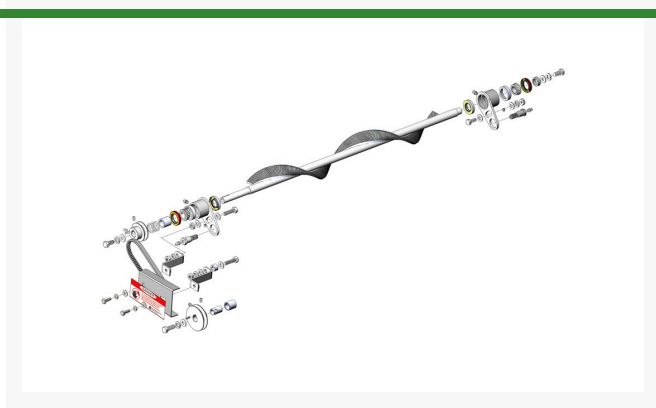

# Kit - Rear Roller Spiral Brush

R892570