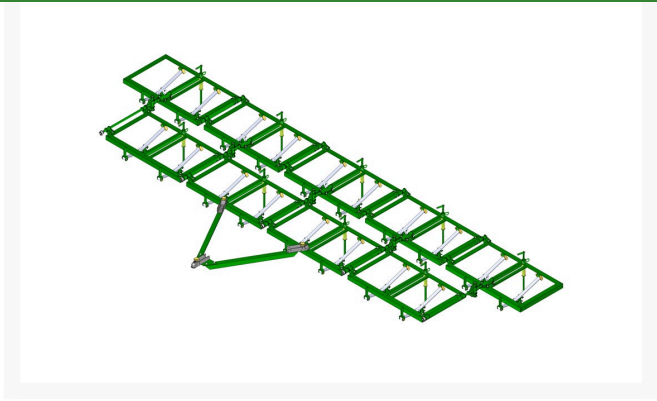

Pull Gang Rough Mower - 9 Gang

R82309

Details

Includes 9 ea: R110040G Frame, R940510 Hardware Kit; 5 ea: R110032G Rod w/Swivel; 1 ea: R940519 Hardware Kit, R73404G Pull Assy Tongue

Specifications

Manufacturer