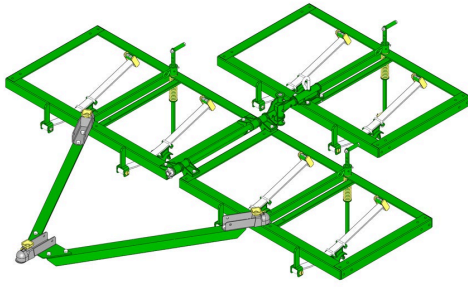

Pull Gang Rough Mower - 3 Gang

R82303

Details

Includes 3ea: R940510 Hardware Kit, R110040G Frame; 1 ea: R940513 Hardware Kit, R73403G Pull Assy Tongue, R110032G Rod w/Swivel

Specifications

Manufacturer

R&R Products