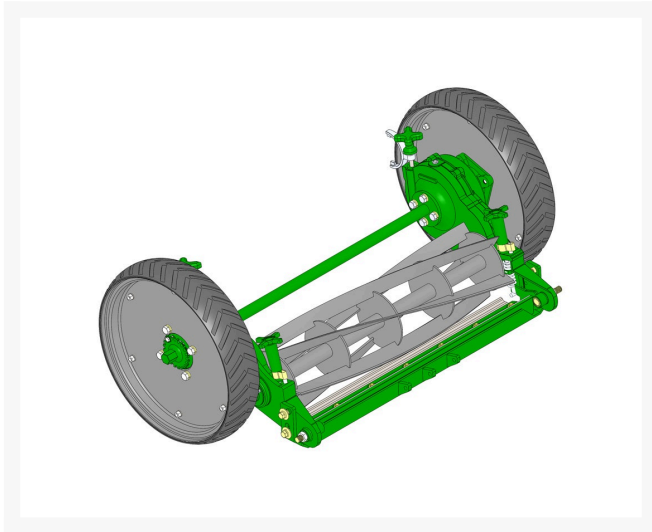

# Complete Standard Cutting Unit

## R82301

### Details

R&R Standard Cut Unit, See Next Page for more information

R&R Cutting Unit Complete with R502673 5 Blade 10 in Dia.. Reel, R101250 Single Lip Bedknife & R70097B 20" Wheels